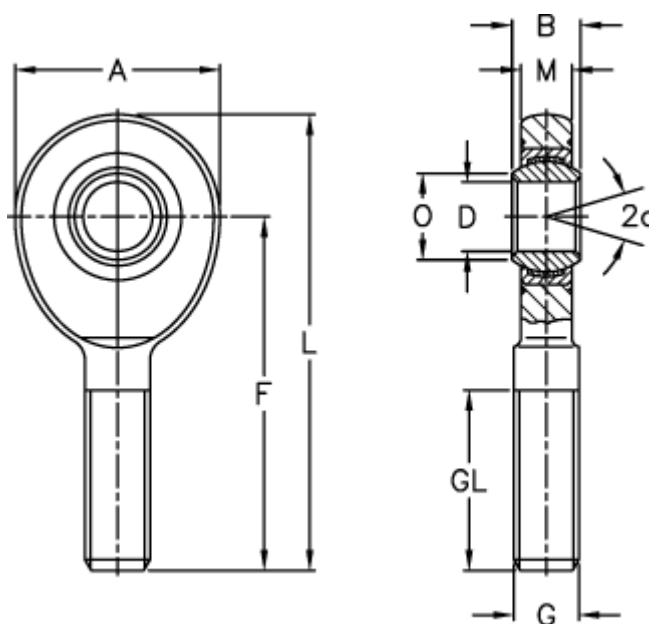

Article number: 03487035

Description: Fluro Rod end EAL 35D-2RS

Note: 35

Measures

| | | | |
|--------------------|----------|-----------------|--------|
| A | = 82 | L | = 181 |
| a (degrees) | = 6 | M | = 21 |
| B | = 25 | O | = 39.8 |
| D | = 35 | Static drive kN | = 144 |
| Dynamic drive (kN) | = 140 | Weight | = 1400 |
| F | = 140 | | |
| g | = M 36x3 | | |
| GL | = 82 | | |